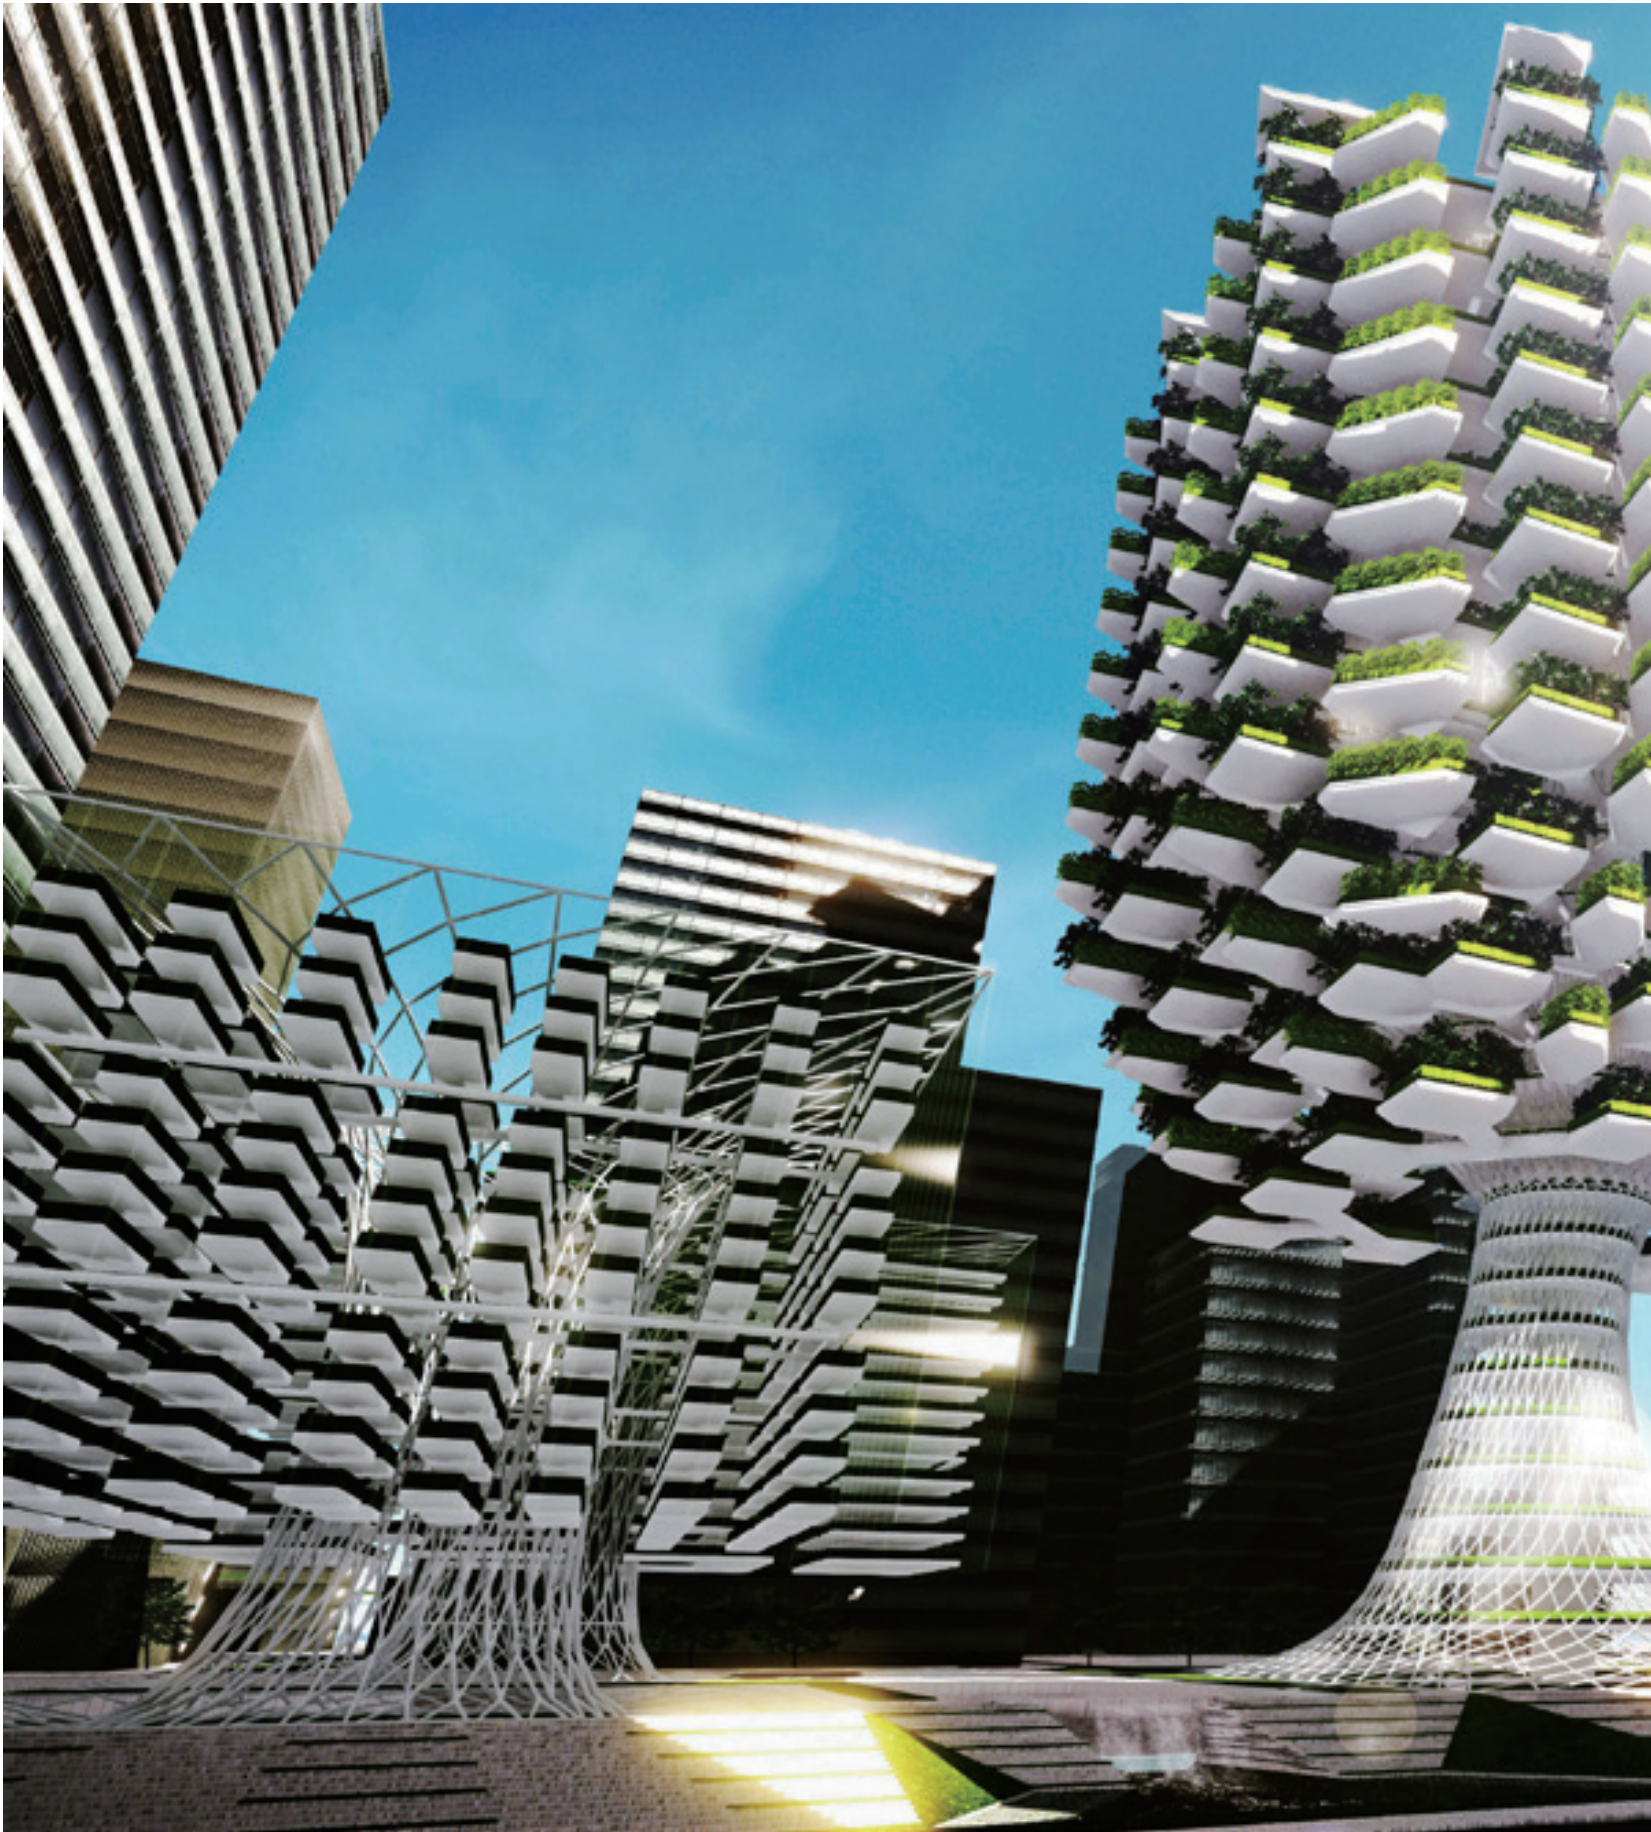

城市天空农场

Urban Skyfarm

设计公司：Aprilli Design Studio

设计师：Steve Lee

地点：South Korea (韩国)

面积：157 800 m²

(Sky farm 144 450 m², Hydroponic Farm 13 350 m²)

The Urban Skyfarm is a vertical farm design proposal for a site located in downtown Seoul, right adjacent to the Cheonggyecheon stream which is a heavily populated dense urban area within the central business district. Inspired by the ecological system of giant trees.

Through lifting the main food production field high up in the air, the vegetations gain more exposure toward the natural sunlight and fresh air while the ground level becomes more freed up with nicely shaded open spaces which could be enjoyed by the public. The bio mimicry of the tree form gives many structural and environmental advantages to form a light weight efficient space frame which could host diverse farming activities. The four major components which are the root, trunk, branch and leaf each have their own spatial characteristics which are suitable for various farming conditions.

The lower portions enclosed by the structural skin provide more controlled environments for solution based leafy productions. During daytime the photovoltaic panels generate electricity to be used for night time lighting and heating to support farming. The Urban Skyfarm creates a mini ecosystem which brings balance back to the urban community.

The Tree-like form creates a strong iconic figure in the prominent location and becomes a symbol of well being and sustainable development. Together with the Cheonggyecheon stream, the Urban Skyfarm will become a nice destination place for people seeking for fresh food, air and relaxation within their busy urban life.