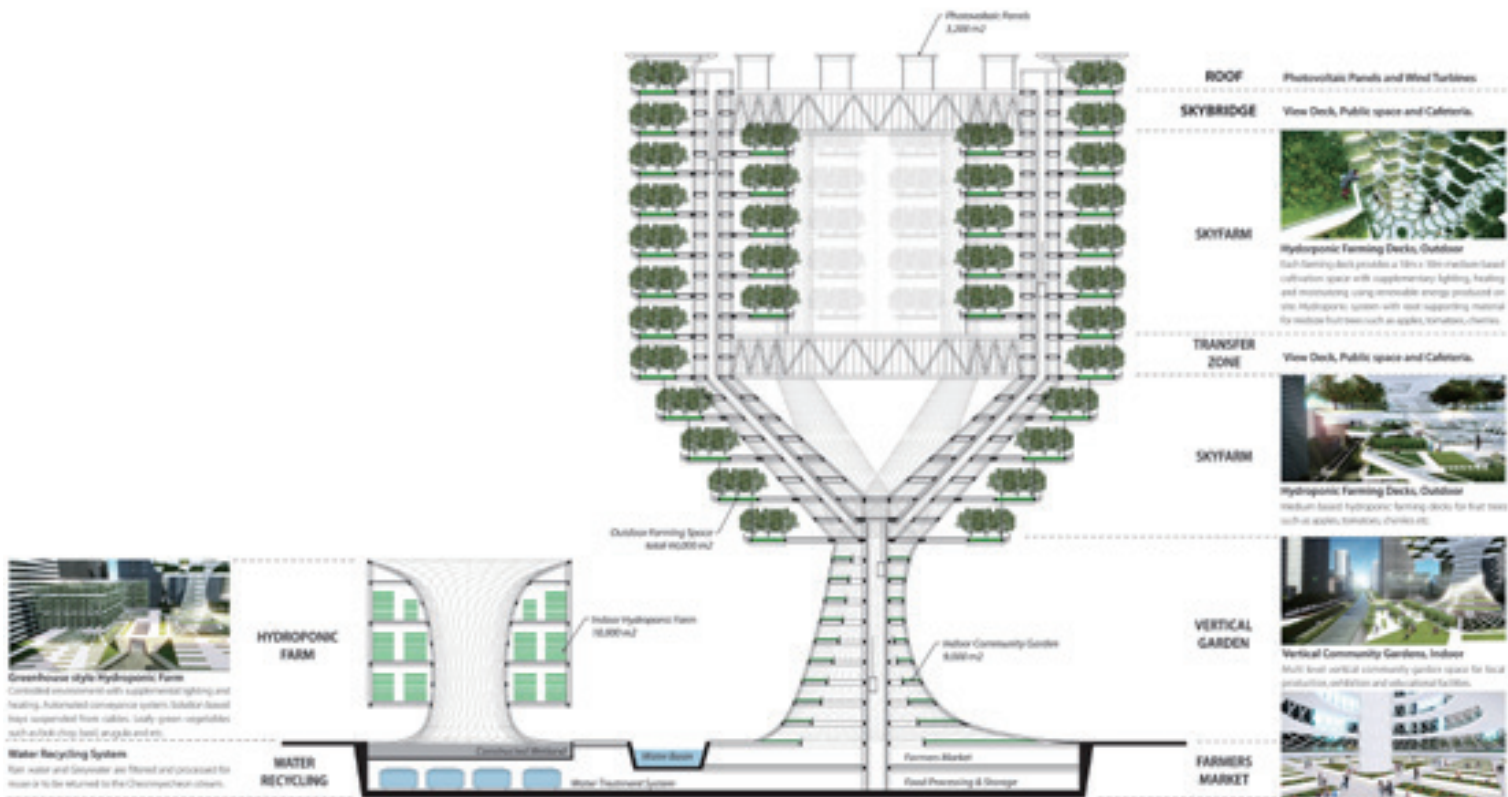

Through lifting the main food production field high up in the air, the vegetations gain more exposure toward the natural sunlight and fresh air while the ground level becomes more freed up with nicely shaded open spaces which could be enjoyed by the public. The bio mimicry of the tree form gives many structural and environmental advantages to form a light weight efficient space frame which could host diverse farming activities. The four major components which are the root, trunk, branch and leaf each have their own spatial characteristics which are suitable for various farming conditions.

The lower portions enclosed by the structural skin provide more controlled environments for solution based leafy productions. During daytime the photovoltaic panels generate electricity to be used for night time lighting and heating to support farming. The Urban Skyfarm creates a mini ecosystem which brings balance back to the urban community.

The Tree-like form creates a strong iconic figure in the prominent location and becomes a symbol of well being and sustainable development. Together with the Cheonggyecheon stream, the Urban Skyfarm will become a nice destination place for people seeking for fresh food, air and relaxation within their busy urban life.

城市天空农场是一个垂直的农场设计方案，项目位于韩国首尔，毗邻清溪川，是韩国人口最密集的商业区之一。城市天空农场的设计灵感源自巨大树木的生态系统。

通过抬高农作物的用地，蔬菜得到了更多的自然阳光、新鲜空气，此外，地面土地就空置出来了，精心打造的高空空间是一种全新的建筑结构模

式。仿生学的树形结构在结构上和环境中创造了重量轻、效率高的空间架构，可以满足承载多样农作物的需求。建筑的四个主要结构是根部、树干、树枝、叶子，每个都有自己的空间特色，适用于多种农产品生长。建筑的矮部分外围覆盖有一层建筑表皮，提供了可调节的环境，有助于农作物的生长。白天，太阳能光伏板聚集的热能在夜间可用于农场的