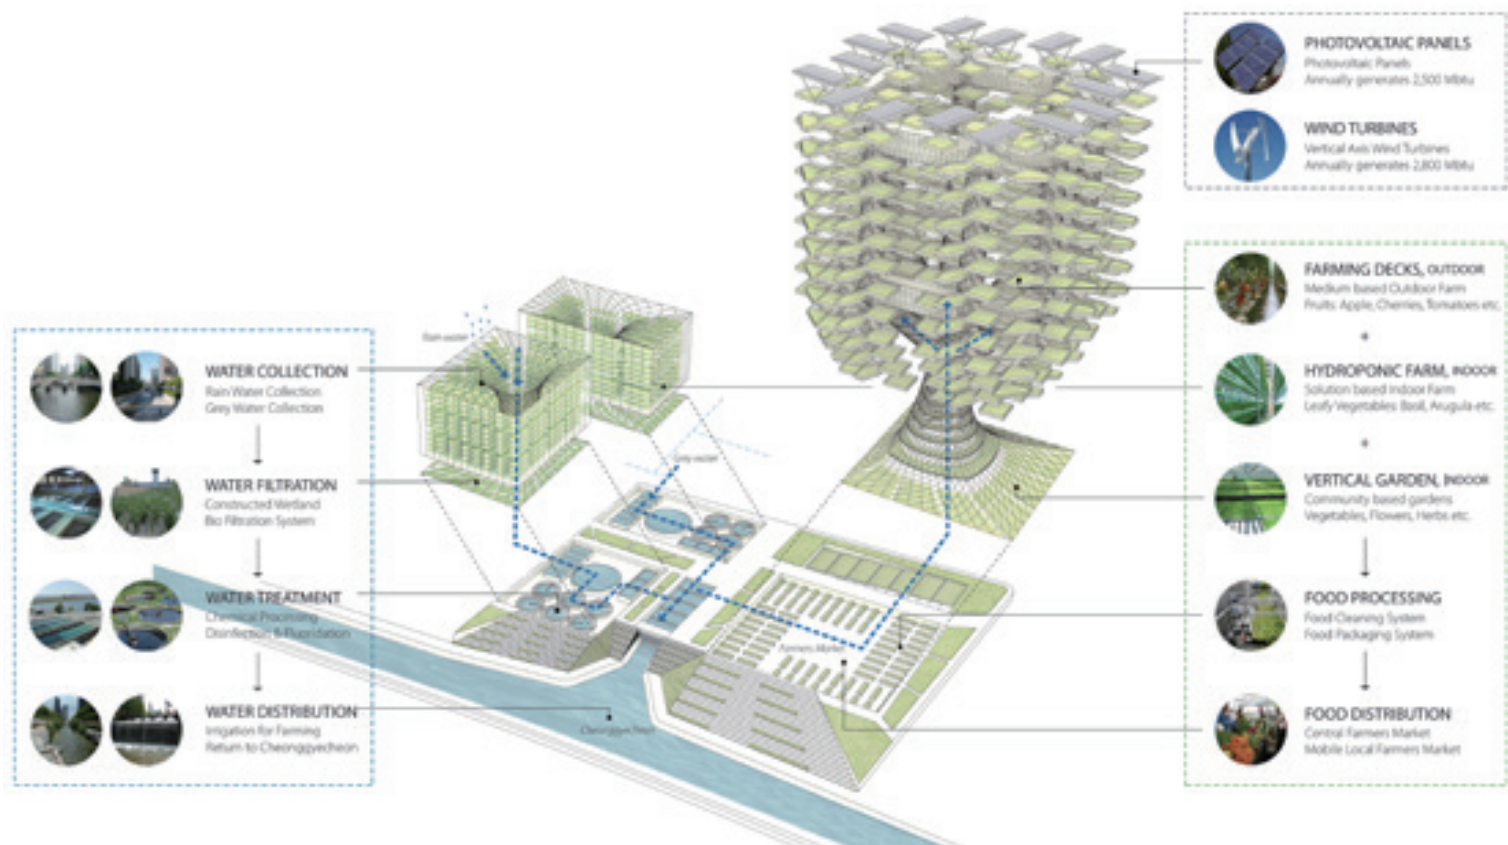

Through lifting the main food production field high up in the air, the vegetations gain more exposure toward the natural sunlight and fresh air while the ground level becomes more freed up with nicely shaded open spaces which could be enjoyed by the public. The bio mimicry of the tree form gives many structural and environmental advantages to form a light weight efficient space frame which could host diverse farming activities. The four major components which are the root, trunk, branch and leaf each have their own spatial characteristics which are suitable for various farming conditions.

The lower portions enclosed by the structural skin provide more controlled environments for solution based leafy productions. During daytime the photovoltaic panels generate electricity to be used for night time lighting and heating to support farming. The Urban Skyfarm creates a mini ecosystem which brings balance back to the urban community.

The Tree-like form creates a strong iconic figure in the prominent location and becomes a symbol of well being and sustainable development. Together with the Cheonggyecheon stream, the Urban Skyfarm will become a nice destination place for people seeking for fresh food, air and relaxation within their busy urban life.

城市天空农场是一个垂直的农场设计方案，项目位于韩国首尔，毗邻清溪川，是韩国人口最密集的商业区之一。城市天空农场的设计灵感源自巨大树木的生态系统。

通过抬高农作物的用地，蔬菜得到了更多的自然阳光、新鲜空气，此外，地面土地就空置出来了，精心打造的高空空间是一种全新的建筑结构模

式。仿生学的树形结构在结构上和环境中创造了重量轻、效率高的空间架构，可以满足承载多样农作物的需求。建筑的四个主要结构是根部、树干、树枝、叶子，每个都有自己的空间特色，适用于多种农产品生长。建筑的矮部分外围覆盖有一层建筑表皮，提供了可调节的环境，有助于农作物的生长。白天，太阳能光伏板聚集的热能在夜间可用于农场的